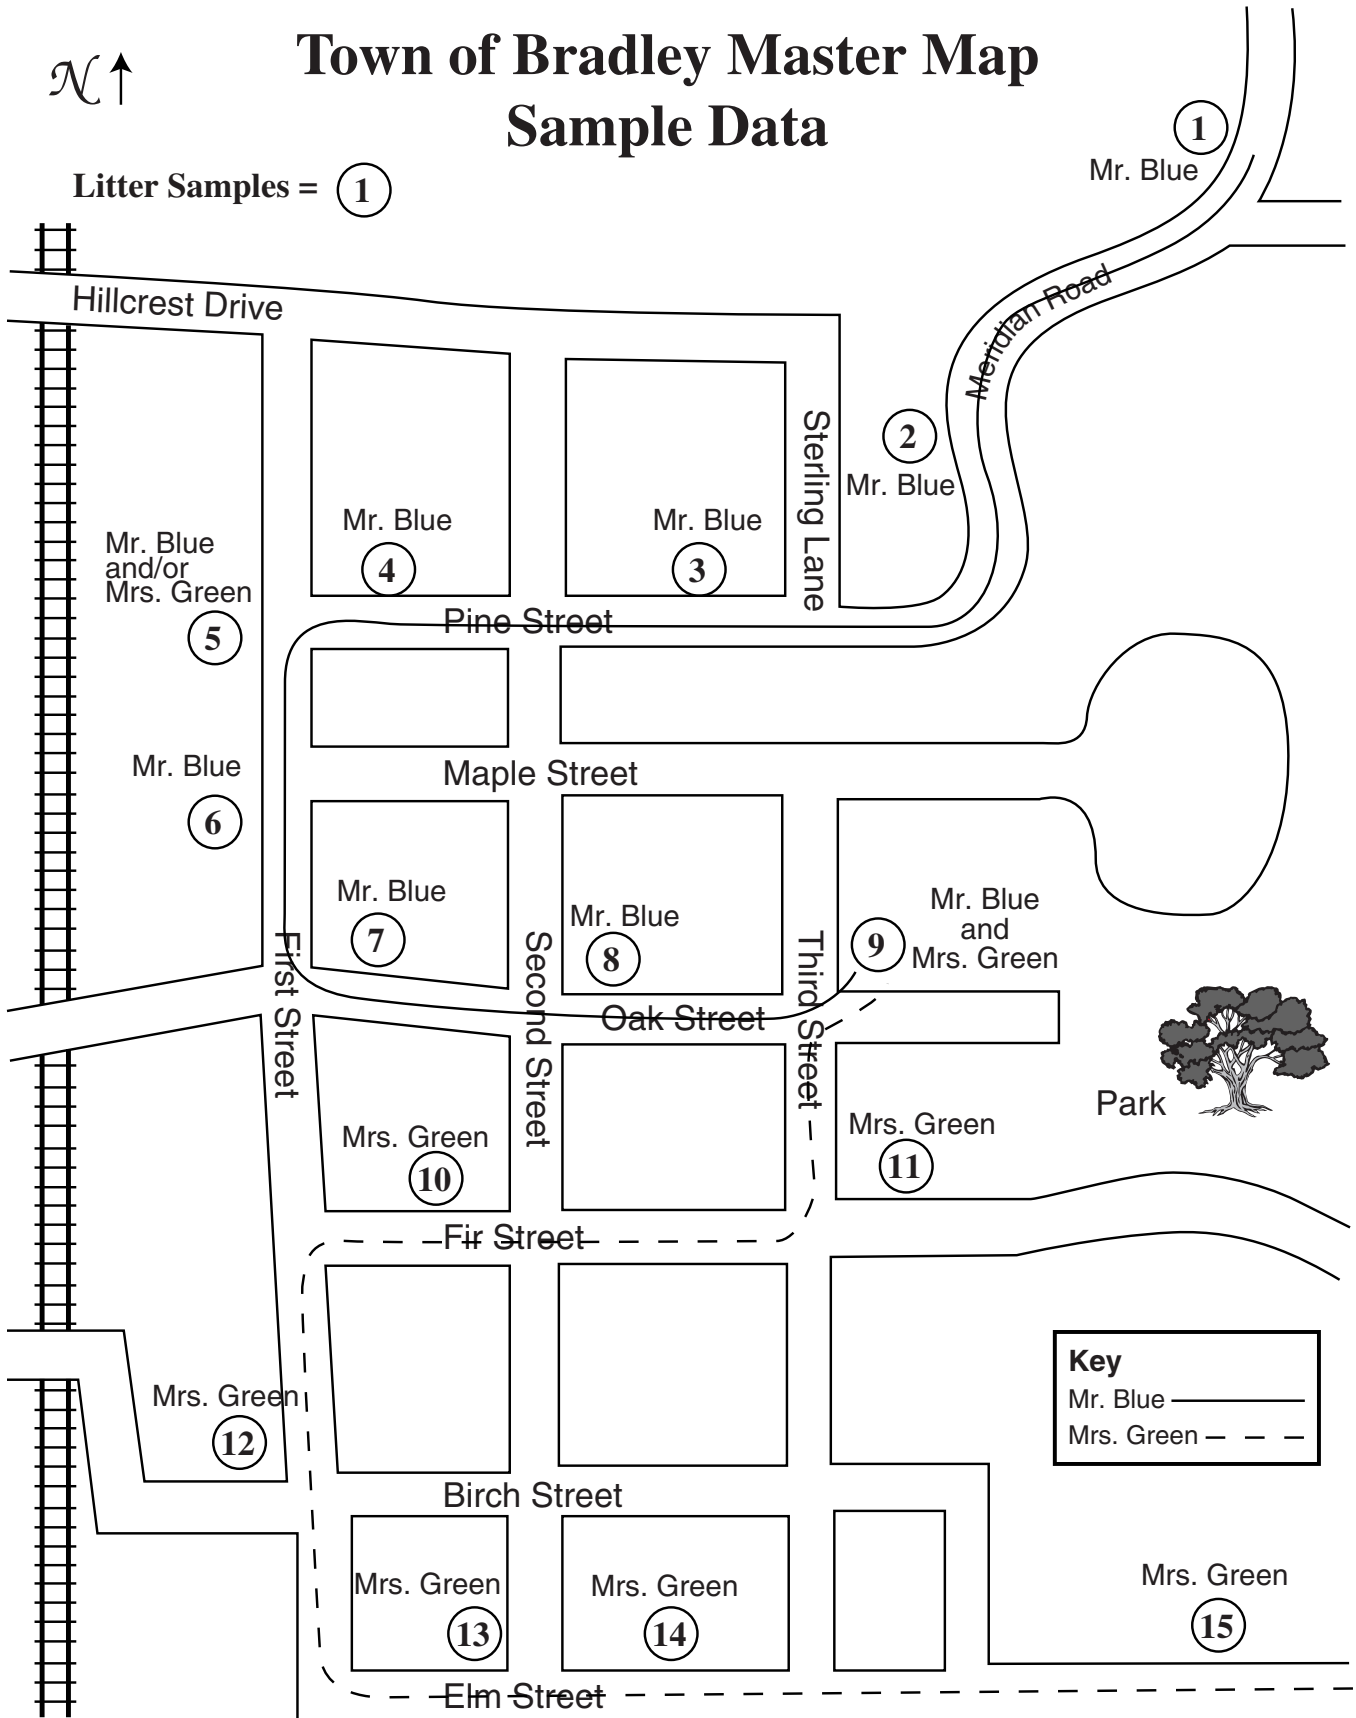

Town of Bradley Master Map

Sample Data

Litter Samples = ①

Key	
Mr. Blue	—————
Mrs. Green	- - - - -